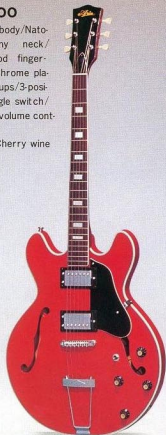

ES175

Mahogany body / Nato-mahogany neck / Rosewood fingerboard / Chrome plated pickups / 3-position toggle switch / Tone & Volume controls.

Finish : Walnut(WA)
& Cherry wine(CW)

LS300

Hardwood body / Maple neck / Maple fingerboard / Chrome plated pickups / 6-position rotary switch / One volume & two tone controls.

Finish : Natural(N)

ET240

Mahogany body / Nato-mahogany neck / Rosewood fingerboard / Covered pickups / 3-position toggle switch / Tone & Volume controls.

Finish : Walnut(WA),
Red mahogany(RM)
& Army yellow(AY)

Aria[®]

**ELECTRIC
GUITARS
&
BASSES**
DIAMOND SERIES

ST380

Mahogany body/Maple neck/Maple fingerboard / Single-coil pickups/3-position lever switch/One volume & two tone controls.
Finish : Black (B), Sunburst (SB) & White (W)

EA200

Birch body/Nato-mahogany neck/Rosewood fingerboard/Chrome plated pickups/3-position toggle switch/Tone & volume controls.
Finish : Cherry wine (CW)

EJ230

Mahogany body/Maple neck/Rosewood fingerboard/Single-coil bass pickups/Two volume & one tone controls.
Finish : Black (B) & Sunburst (SB)