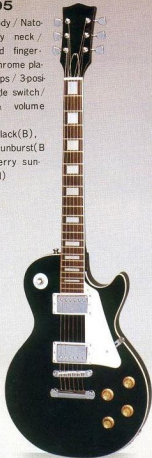

Aria®

ELECTRIC GUITARS

DIAMOND SERIES

EL195

Birch body / Nato-mahogany neck / Rosewood fingerboard / Chrome plated pickups / 3-position toggle switch / Tone & volume controls.

Finish : Black(B),
Brown sunburst(BS) & Cherry sunburst(CH)